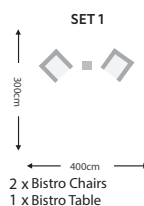

H | 88cm
D | 58cm
W | 121cm

180X110CM OVAL DINING TABLE
RIV-OVAL-NAV-CHAM
£710

H | 74cm
D | 110cm
W | 180cm

DINING ARM CHAIR
RIV-DAC-NAT/WHITE
£285

H | 88cm
D | 55cm
W | 53cm

60CM BISTRO TABLE
RIV-BT-NAT/WHITE
£280

H | 57cm
D | 60cm
W | 60cm

DINING BENCH
RIV-DB-NAT/WHITE
£495

H | 88cm
D | 58cm
W | 121cm

180X110CM OVAL DINING TABLE
RIV-OVAL-NAT-WHITE
£710

H | 74cm
D | 110cm
W | 180cm

KEY

EXAMPLE SETS

A selection of our most popular combinations - Dimensions are based on best fit