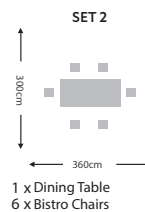

RECOMMENDED RETAIL PRICES

LAURA ASHLEY
SINCE 1953

RIVIERA

H | 88cm
D | 55cm
W | 53cm

H | 57cm
D | 60cm
W | 60cm

H | 88cm
D | 58cm
W | 121cm

H | 74cm
D | 110cm
W | 180cm

H | 88cm
D | 55cm
W | 53cm

H | 57cm
D | 60cm
W | 60cm

H | 88cm
D | 58cm
W | 121cm

H | 74cm
D | 110cm
W | 180cm

KEY

EXAMPLE SETS

A selection of our most popular combinations - Dimensions are based on best fit

£850

£2,420

£2,270

Daro
A great place to be sitting