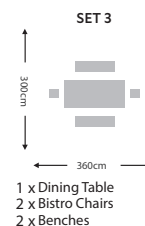

RECOMMENDED RETAIL PRICES

LAURA ASHLEY
SINCE 1953

RIVIERA

H | 88cm
D | 55cm
W | 53cm

H | 57cm
D | 60cm
W | 60cm

H | 88cm
D | 58cm
W | 121cm

H | 74cm
D | 110cm
W | 180cm

H | 88cm
D | 55cm
W | 53cm

H | 57cm
D | 60cm
W | 60cm

H | 88cm
D | 58cm
W | 121cm

H | 74cm
D | 110cm
W | 180cm

KEY

EXAMPLE SETS

A selection of our most popular combinations - Dimensions are based on best fit

£850

£2,420

£2,270

Daro
A great place to be sitting