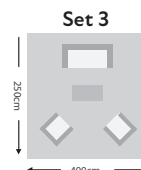

2 x Lounging Chairs
1 x Lounging Sofa
1 x Coffee Table

Group 1 £3380 | Group 2 £3470