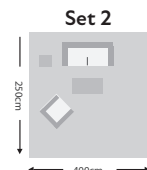

£440

SQUARE COFFEE TABLE
VIL-CT-SQ-NRE

H 46cm
D 82cm
W 82cm

£515

KEY

FABRIC
Available in Group 1 & 2 fabrics

FRAME COLOUR
Natural Effect Rattan

TABLE TOP OPTION
8mm Toughened Glass

EXAMPLE SETS

A selection of our most popular combinations - Dimensions are based on best fit

2 x Lounging Chairs
1 x Side Table

Group 1 £1755 | Group 2 £1805

1 x Lounging Chair
1 x Lounging Sofa
1 x Coffee Table