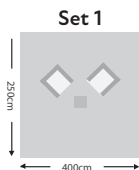

£440

SQUARE COFFEE TABLE
VIL-CT-SQ-NRE

H 46cm
D 82cm
W 82cm

£515

KEY

FABRIC
Available in Group 1 & 2 fabrics

FRAME COLOUR
Natural Effect Rattan

TABLE TOP OPTION
8mm Toughened Glass

EXAMPLE SETS

A selection of our most popular combinations - Dimensions are based on best fit

2 x Lounging Chairs
1 x Side Table

Group 1 £1755 | Group 2 £1805

1 x Lounging Chair
1 x Lounging Sofa
1 x Coffee Table