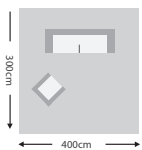

## EXAMPLE SETS

A selection of our most popular combinations - Dimensions are based on best fit

1 x Lounging Chair  
1 x Lounging Sofa

Group 1 £1940 | Group 2 £1995

2 x Lounging Chairs  
1 x Lounging Sofa  
1 x Side Table  
1 x Coffee Table