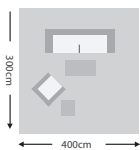

TEA
H 40cm
D 50cm
W 50cm

£215

COFFEE TABLE
SAL-CT-TEAK

TEA
H 40cm
D 72cm
W 112cm

£530

SQUARE DINING TABLE
SAL-SQ-CT-TEAK

TEA
H 40cm
D 100cm
W 100cm

£595

RECTANGULAR DINING TABLE
SAL-DT200-TEAK

TEA
H 76cm
D 100cm
W 200cm

£835

KEY

FABRIC
Available in Group 1 & 2 fabrics

FRAME COLOUR
Natural Teak Wood

TABLETOP OPTION
Natural Teak Wood

A selection of our most popular combinations - Dimensions are based on best fit