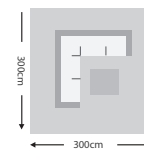

1 x Corner Set - 5 Seat
1 x Square Coffee Table

Group 1 £3370 | Group 2 £3455