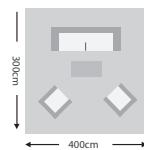

2 x Lounging Chair s
1 x Lounging Sofa
1 x Side Table
1 x Coffee Table

Group 1 £3040 | Group 2 £3100