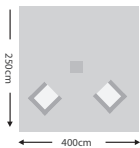

Group 1 £730 | Group 2 £745

SIDE TABLE
CLE-ALU-CT-AW

£225

COFFEE TABLE
CLE-ALU-CT-AW

| | |
|---|-------|
| H | 39cm |
| D | 75cm |
| W | 112cm |

£485

FABRIC
Available in Group 1 & 2 fabrics

KEY
FRAME COLOUR
Antique White

EXAMPLE SETS

A selection of our most popular combinations - Dimensions are based on best fit

2 x Lounging Chairs
1 x Side Table

Group 1 £975 | Group 2 £995

1 x Lounging Chair
1 x Lounging Sofa
1 x Side Table