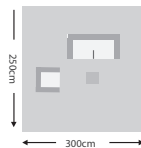

Group 1 £730 | Group 2 £745

SIDE TABLE
CLE-ALU-CT-AW

£225

COFFEE TABLE
CLE-ALU-CT-AW

| | |
|---|-------|
| H | 39cm |
| D | 75cm |
| W | 112cm |

£485

FABRIC
Available in Group 1 & 2 fabrics

KEY
FRAME COLOUR
Antique White

EXAMPLE SETS

A selection of our most popular combinations - Dimensions are based on best fit

2 x Lounging Chairs
1 x Side Table

Group 1 £975 | Group 2 £995

1 x Lounging Chair
1 x Lounging Sofa
1 x Side Table