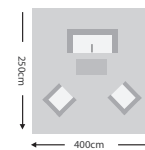

2 x Lounging Chairs
1 x Lounging Sofa
1 x Coffee Table (Glass)

Group 1 £2490 | Group 2 £2535

FIVE
YEAR FRAME
WARRANTY

ALL
WEATHER
FRAMES

Daro
A great place to be sitting

FOR ALL THE LATEST NEWS & OFFERS FOLLOW/LIKE US

HAND
WOVEN
RATTAN

UK
MADE SOFT
FURNISHINGS