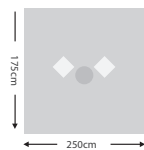

EXAMPLE SETS

A selection of our most popular combinations - Dimensions are based on best fit

1 x Bistro Set

Group 1 £885 | Group 2 £905