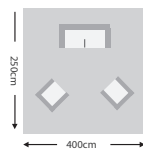

2 x Lounging Chairs
1 x Lounging Sofa

Group 1 £2095 | Group 2 £2120