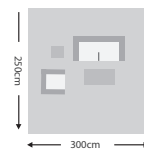

SIDE TABLE
CEBU-ST-AWH

H 46cm
D 48cm
W 48cm

£295

COFFEE TABLE
CEBU-CT-AWH

H 42cm
D 54cm
W 90cm

£395

BISTRO SET
CEBU-BISTRO-AWH

H 96cm
D 84cm
W 70cm

A selection of our most popular combinations - Dimensions are based on best fit

1 x Bistro Set

Group 1 £885 | Group 2 £905

2 x Lounging Chairs
1 x Lounging Sofa

Group 1 £2095 | Group 2 £2120

1 x Lounging Chair
1 x Lounging Sofa
1 x Coffee Table (Glass)
1 x Side Table (Glass)