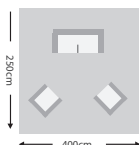

2 x Lounging Chairs
1 x Lounging Sofa

Group 1 £3465 | Group 2 £3515