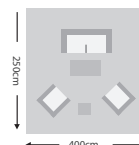

2 x Lounging Chairs
1 x Lounging Sofa
1 x Santorini Side Table
1 x Santorini Coffee Table

Group 1 £3945 | Group 2 £3995