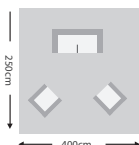

Group 1 £1350 | Group 2 £1385

SIDE TABLE
ARL-ST-VLA

G	
H	42cm
D	57cm
W	57cm

£195

COFFEE TABLE
ARL-CT-VLA

G	
H	42cm
D	65cm
W	90cm

£395

FABRIC
Available in Group 1 & 2 fabrics

FRAME COLOUR
Vintage Lace Effect

KEY

TABLE TOP OPTION
8mm Toughened Glass

EXAMPLE SETS

A selection of our most popular combinations - Dimensions are based on best fit

2 x Snuggler Lounging Chairs
1 x Lounging Sofa