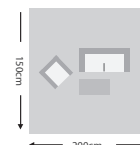

Group 1 £3140 Group 2 £3205

2 x Snuggler Lounging Chairs
1 x Lounging Sofa
1 x Coffee Table

Group 1 £3535 Group 2 £3600

1 x Snuggler Lounging Chair
1 x Lounging Sofa
1 x Side Table
1 x Coffee Table

Group 1 £2835 Group 2 £2885