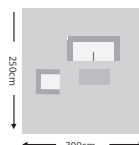

2 x Snuggler Lounging Chairs
1 x Lounging Sofa
1 x Coffee Table

Group 1 £3535 Group 2 £3600